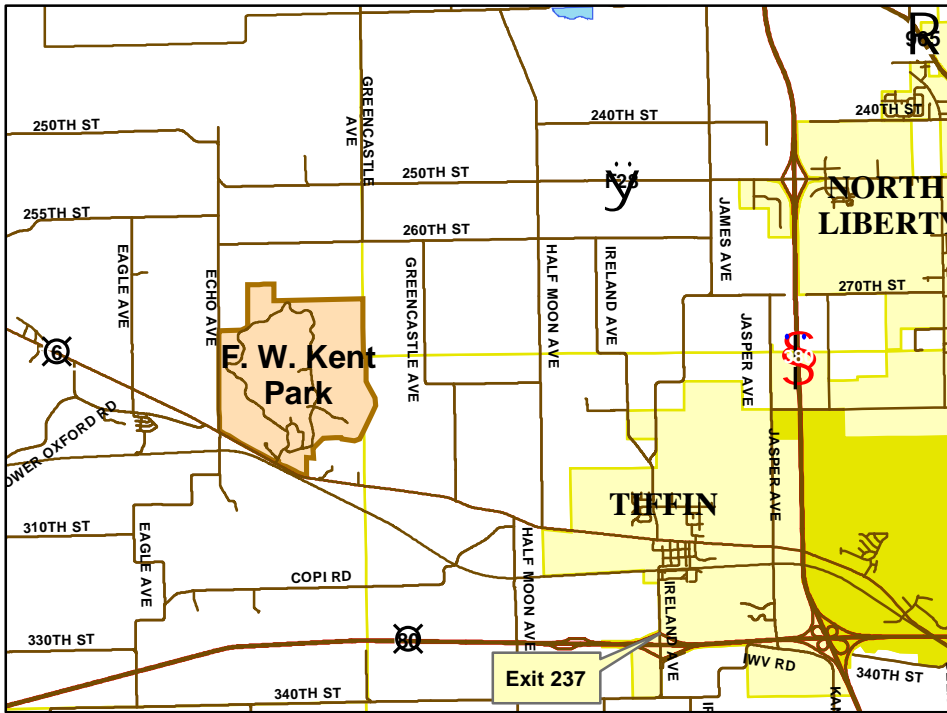

# F. W. Kent Park Location Maps

## Directions

### From I-80 East or West

- 1) Exit 237 onto Ireland Ave. NW
- 2) Turn left onto Grant St.
- 3) Turn left onto HWY 6

### From I-380 South or 218 North

- 1) Exit 239 onto I-80 West
- 2) Take next exit, 237, onto Ireland Ave. NW
- 3) Turn left onto Grant St.
- 4) Turn left onto HWY 6