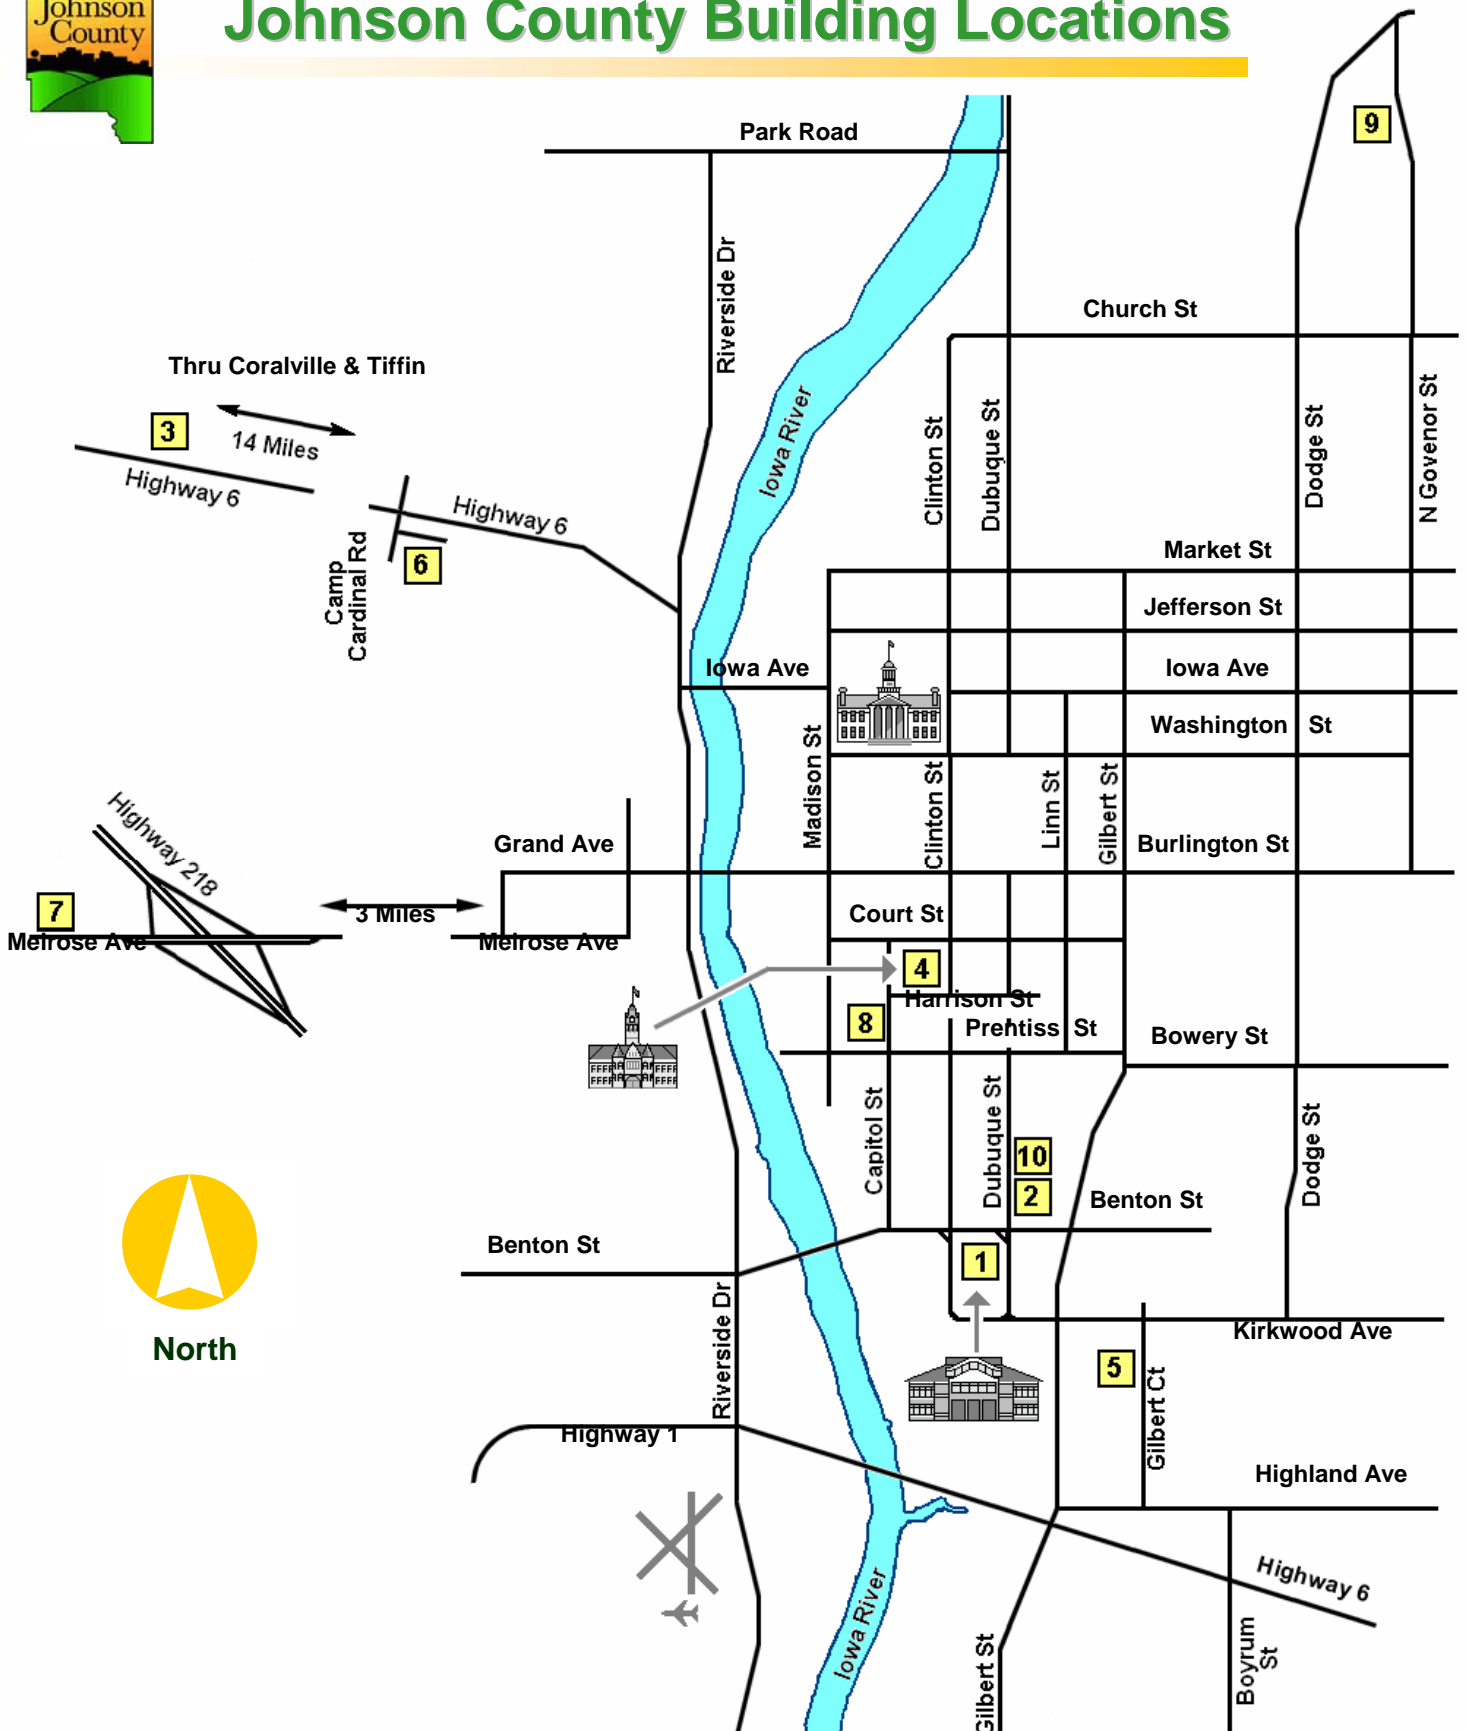

Johnson County Building Locations

- 1 Administration Building**
913 S. Dubuque St., Iowa City
- 2 Ambulance**
808 S. Dubuque St., Iowa City
- 3 Conservation**
2048 Hwy 6 NW, Oxford
- 4 Courthouse**
417 S. Clinton St., Iowa City
- 5 Public Health**
1105 S. Gilbert Ct., Iowa City

- 6 SEATS**
2000 James St., Coralville
- 7 Secondary Roads**
W. Melrose Ave., Iowa City
- 8 Sheriff / Jail**
511 S. Capitol St., Iowa City
- 9 Social Services**
911 N. Governor St., Iowa City
- 10 Veteran Affairs**
800 S. Dubuque St., Iowa City

For A Map Of County Park & Recreation Facilities Call: (319) 645-2315