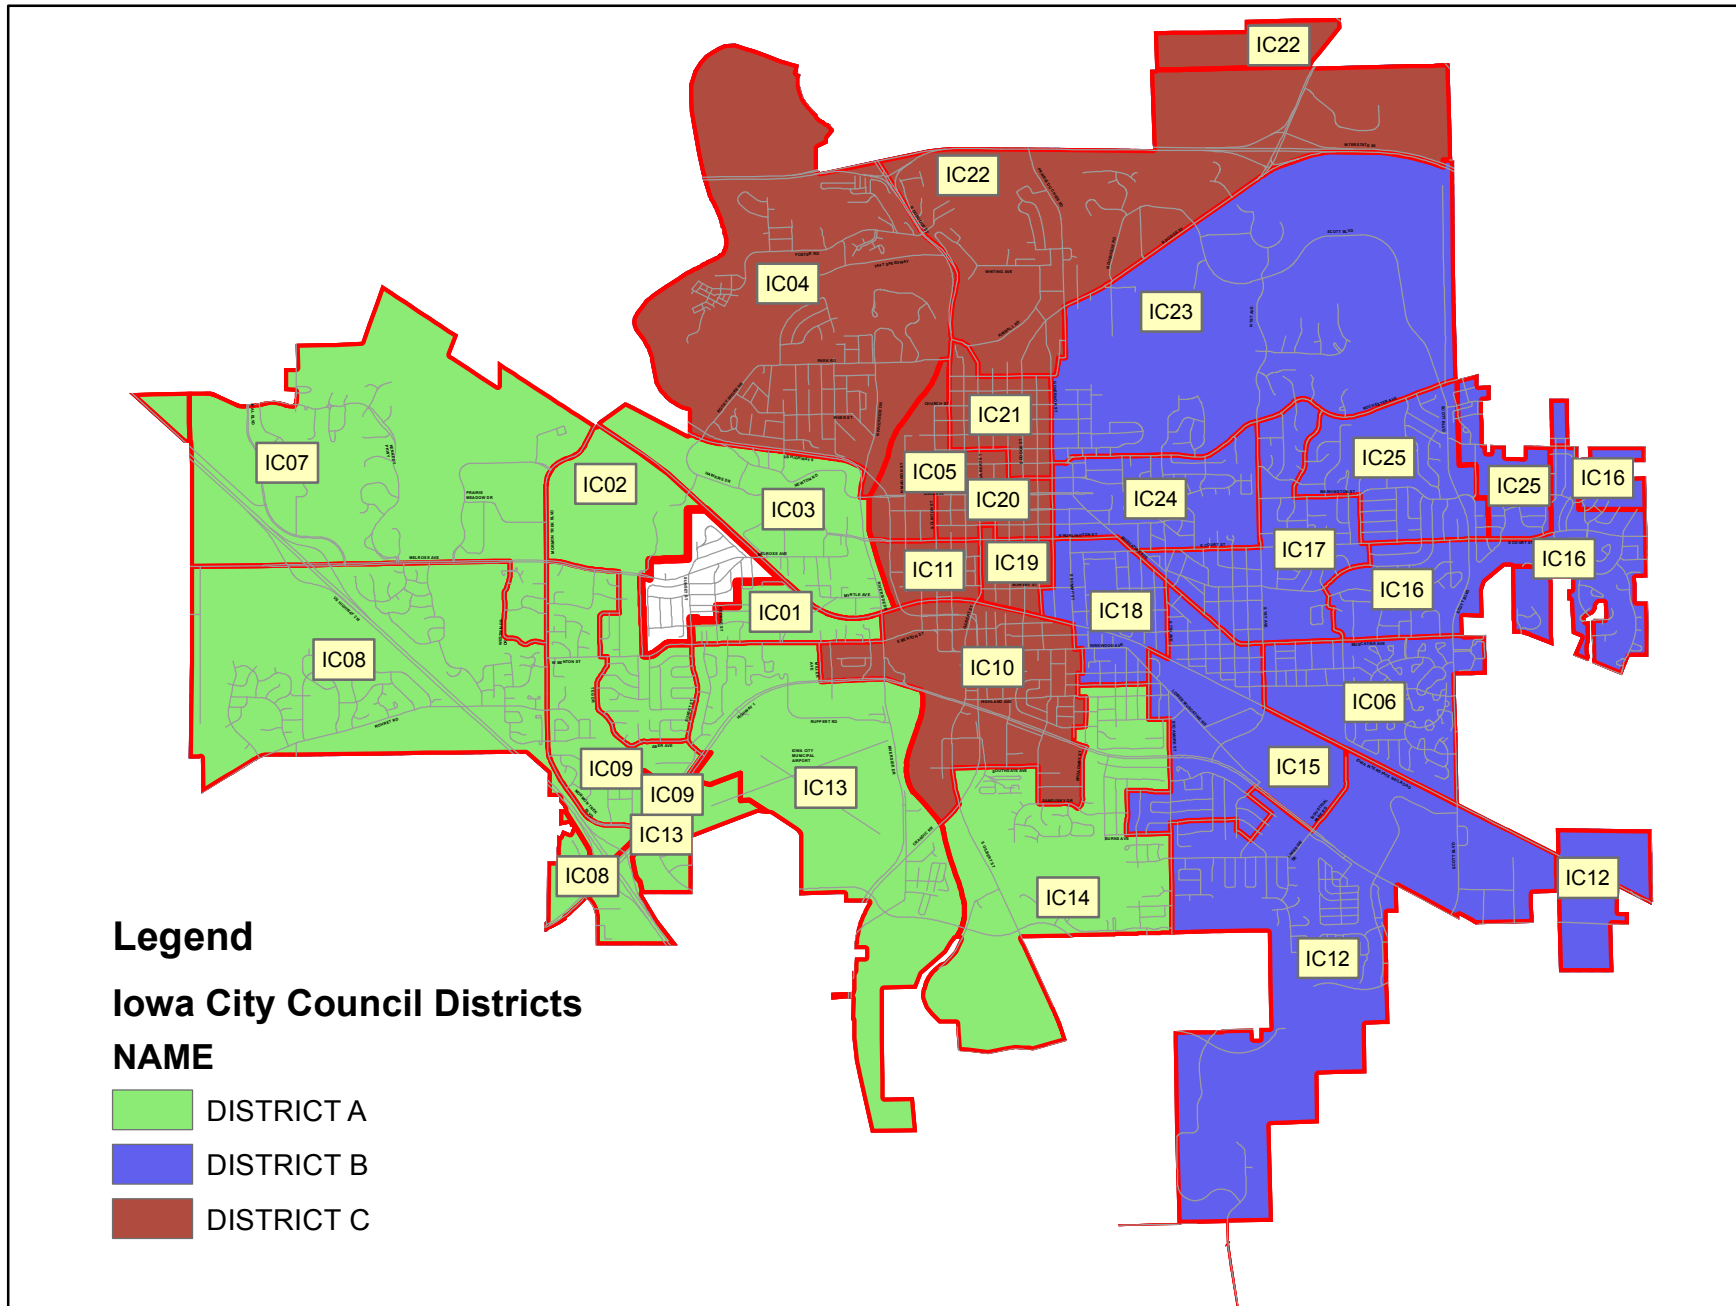

Iowa City Precincts (through 2011 City Election)

0 0.5 1 2 3 4 Miles