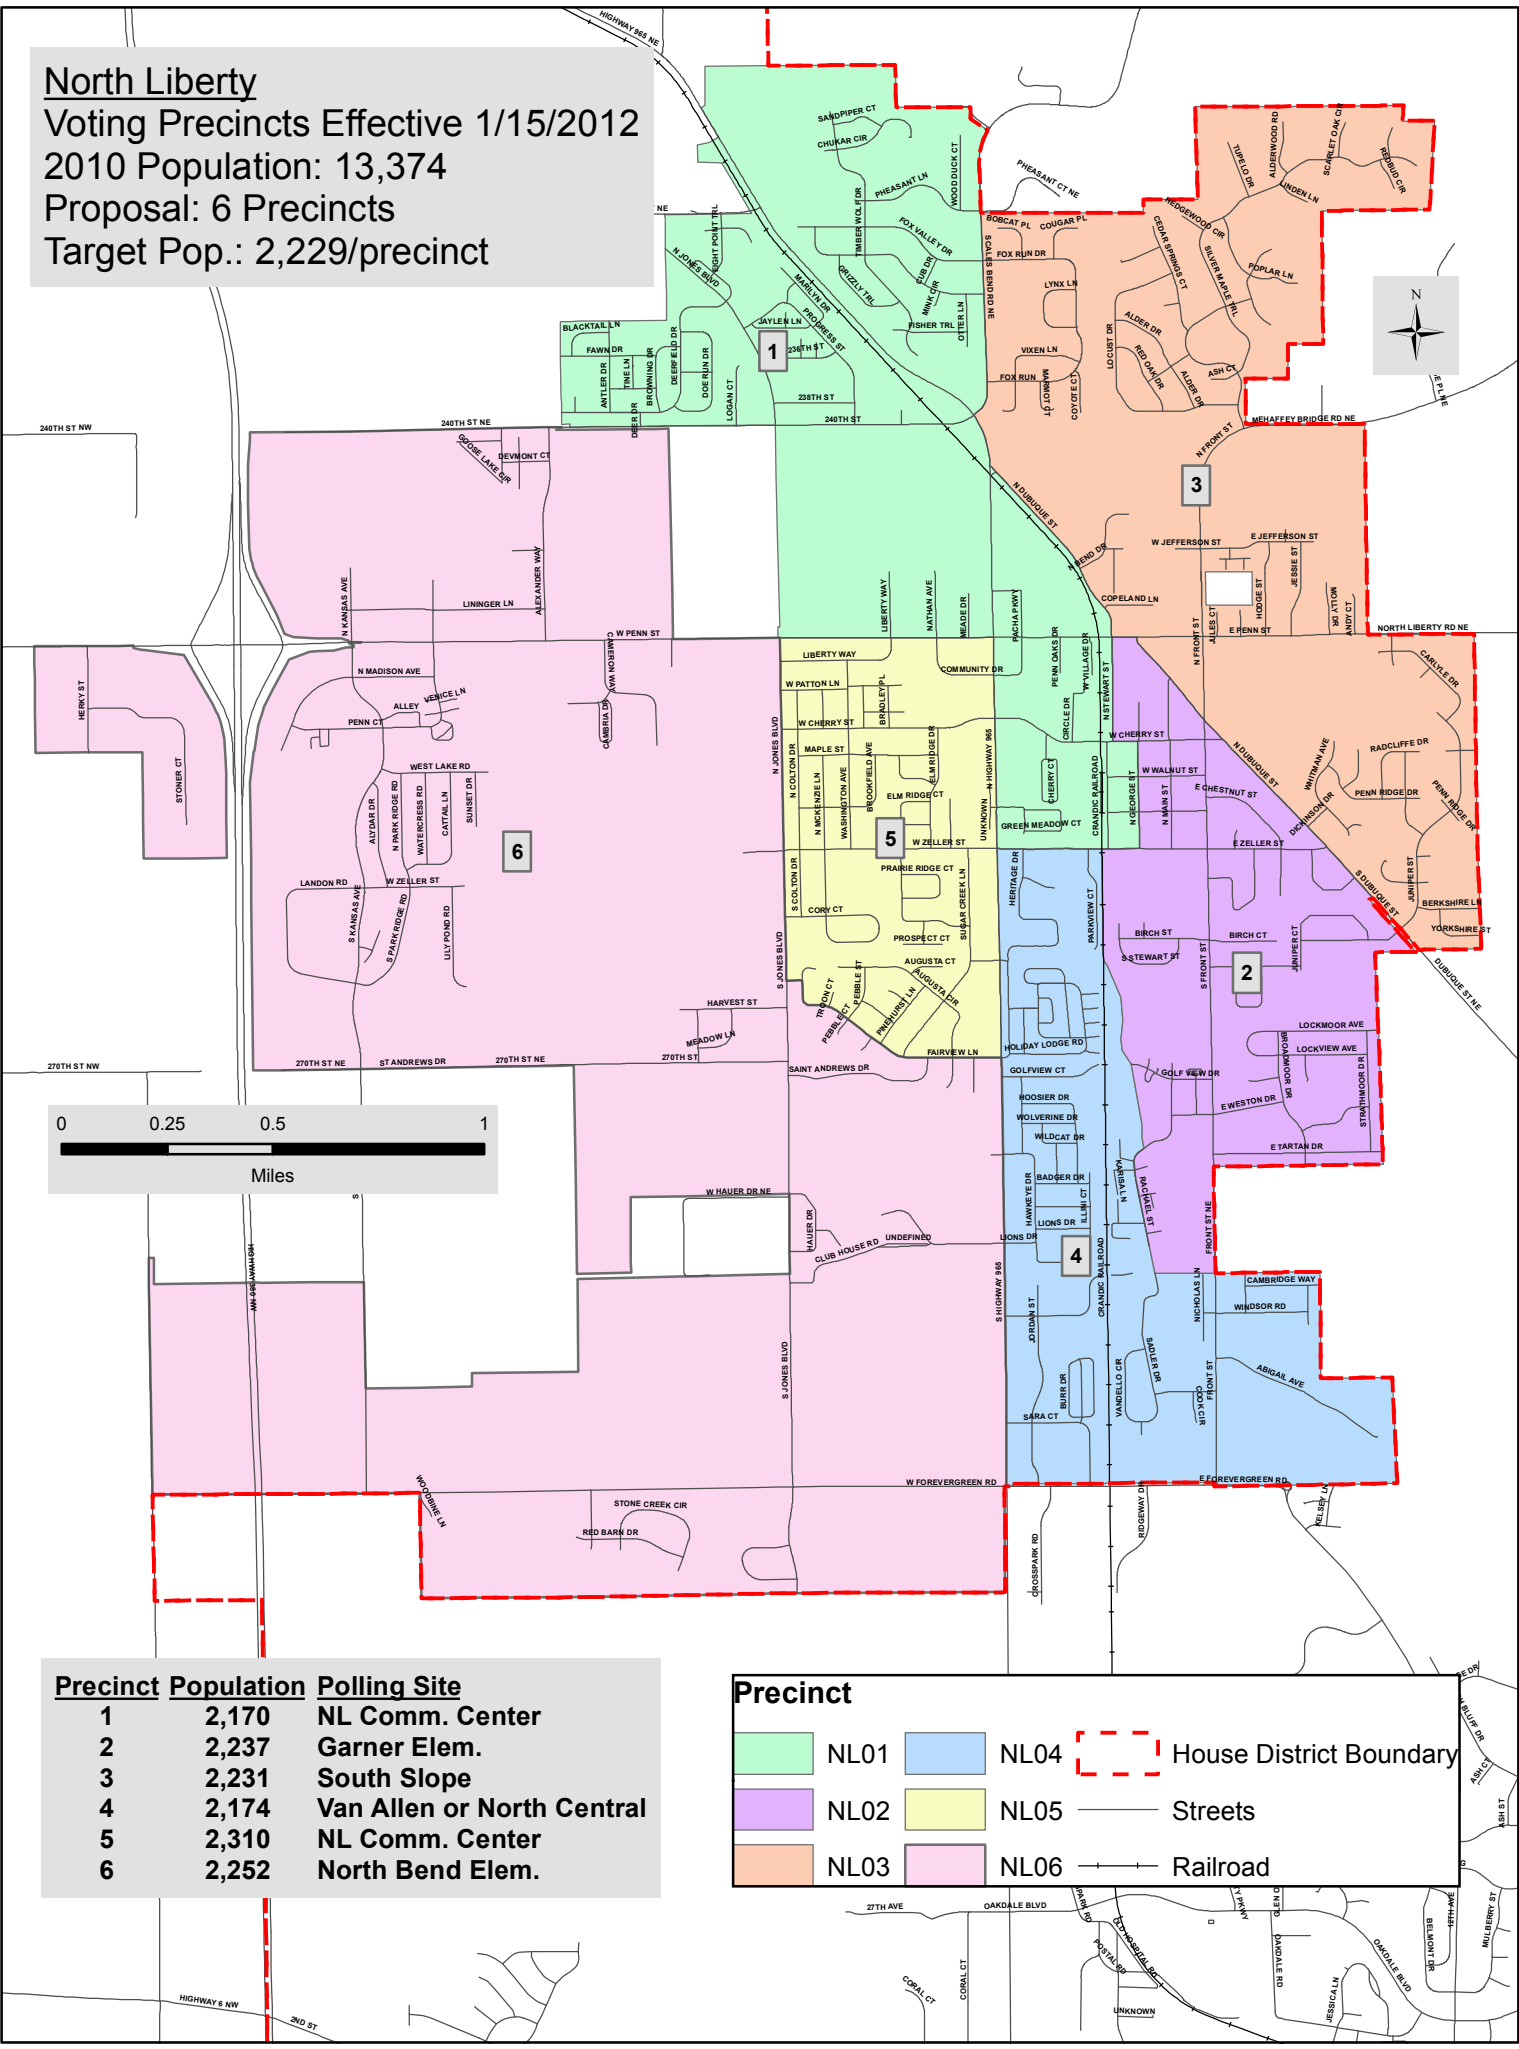

**North Liberty**  
**Voting Precincts Effective 1/15/2012**  
**2010 Population: 13,374**  
**Proposal: 6 Precincts**  
**Target Pop.: 2,229/precinct**

Precinct	Precinct Population	Polling Site
1	2,170	NL Comm. Center
2	2,237	Garner Elem.
3	2,231	South Slope
4	2,174	Van Allen or North Central
5	2,310	NL Comm. Center
6	2,252	North Bend Elem.

**Precinct**

NL01	NL04	House District Boundary
NL02	NL05	Streets
NL03	NL06	Railroad