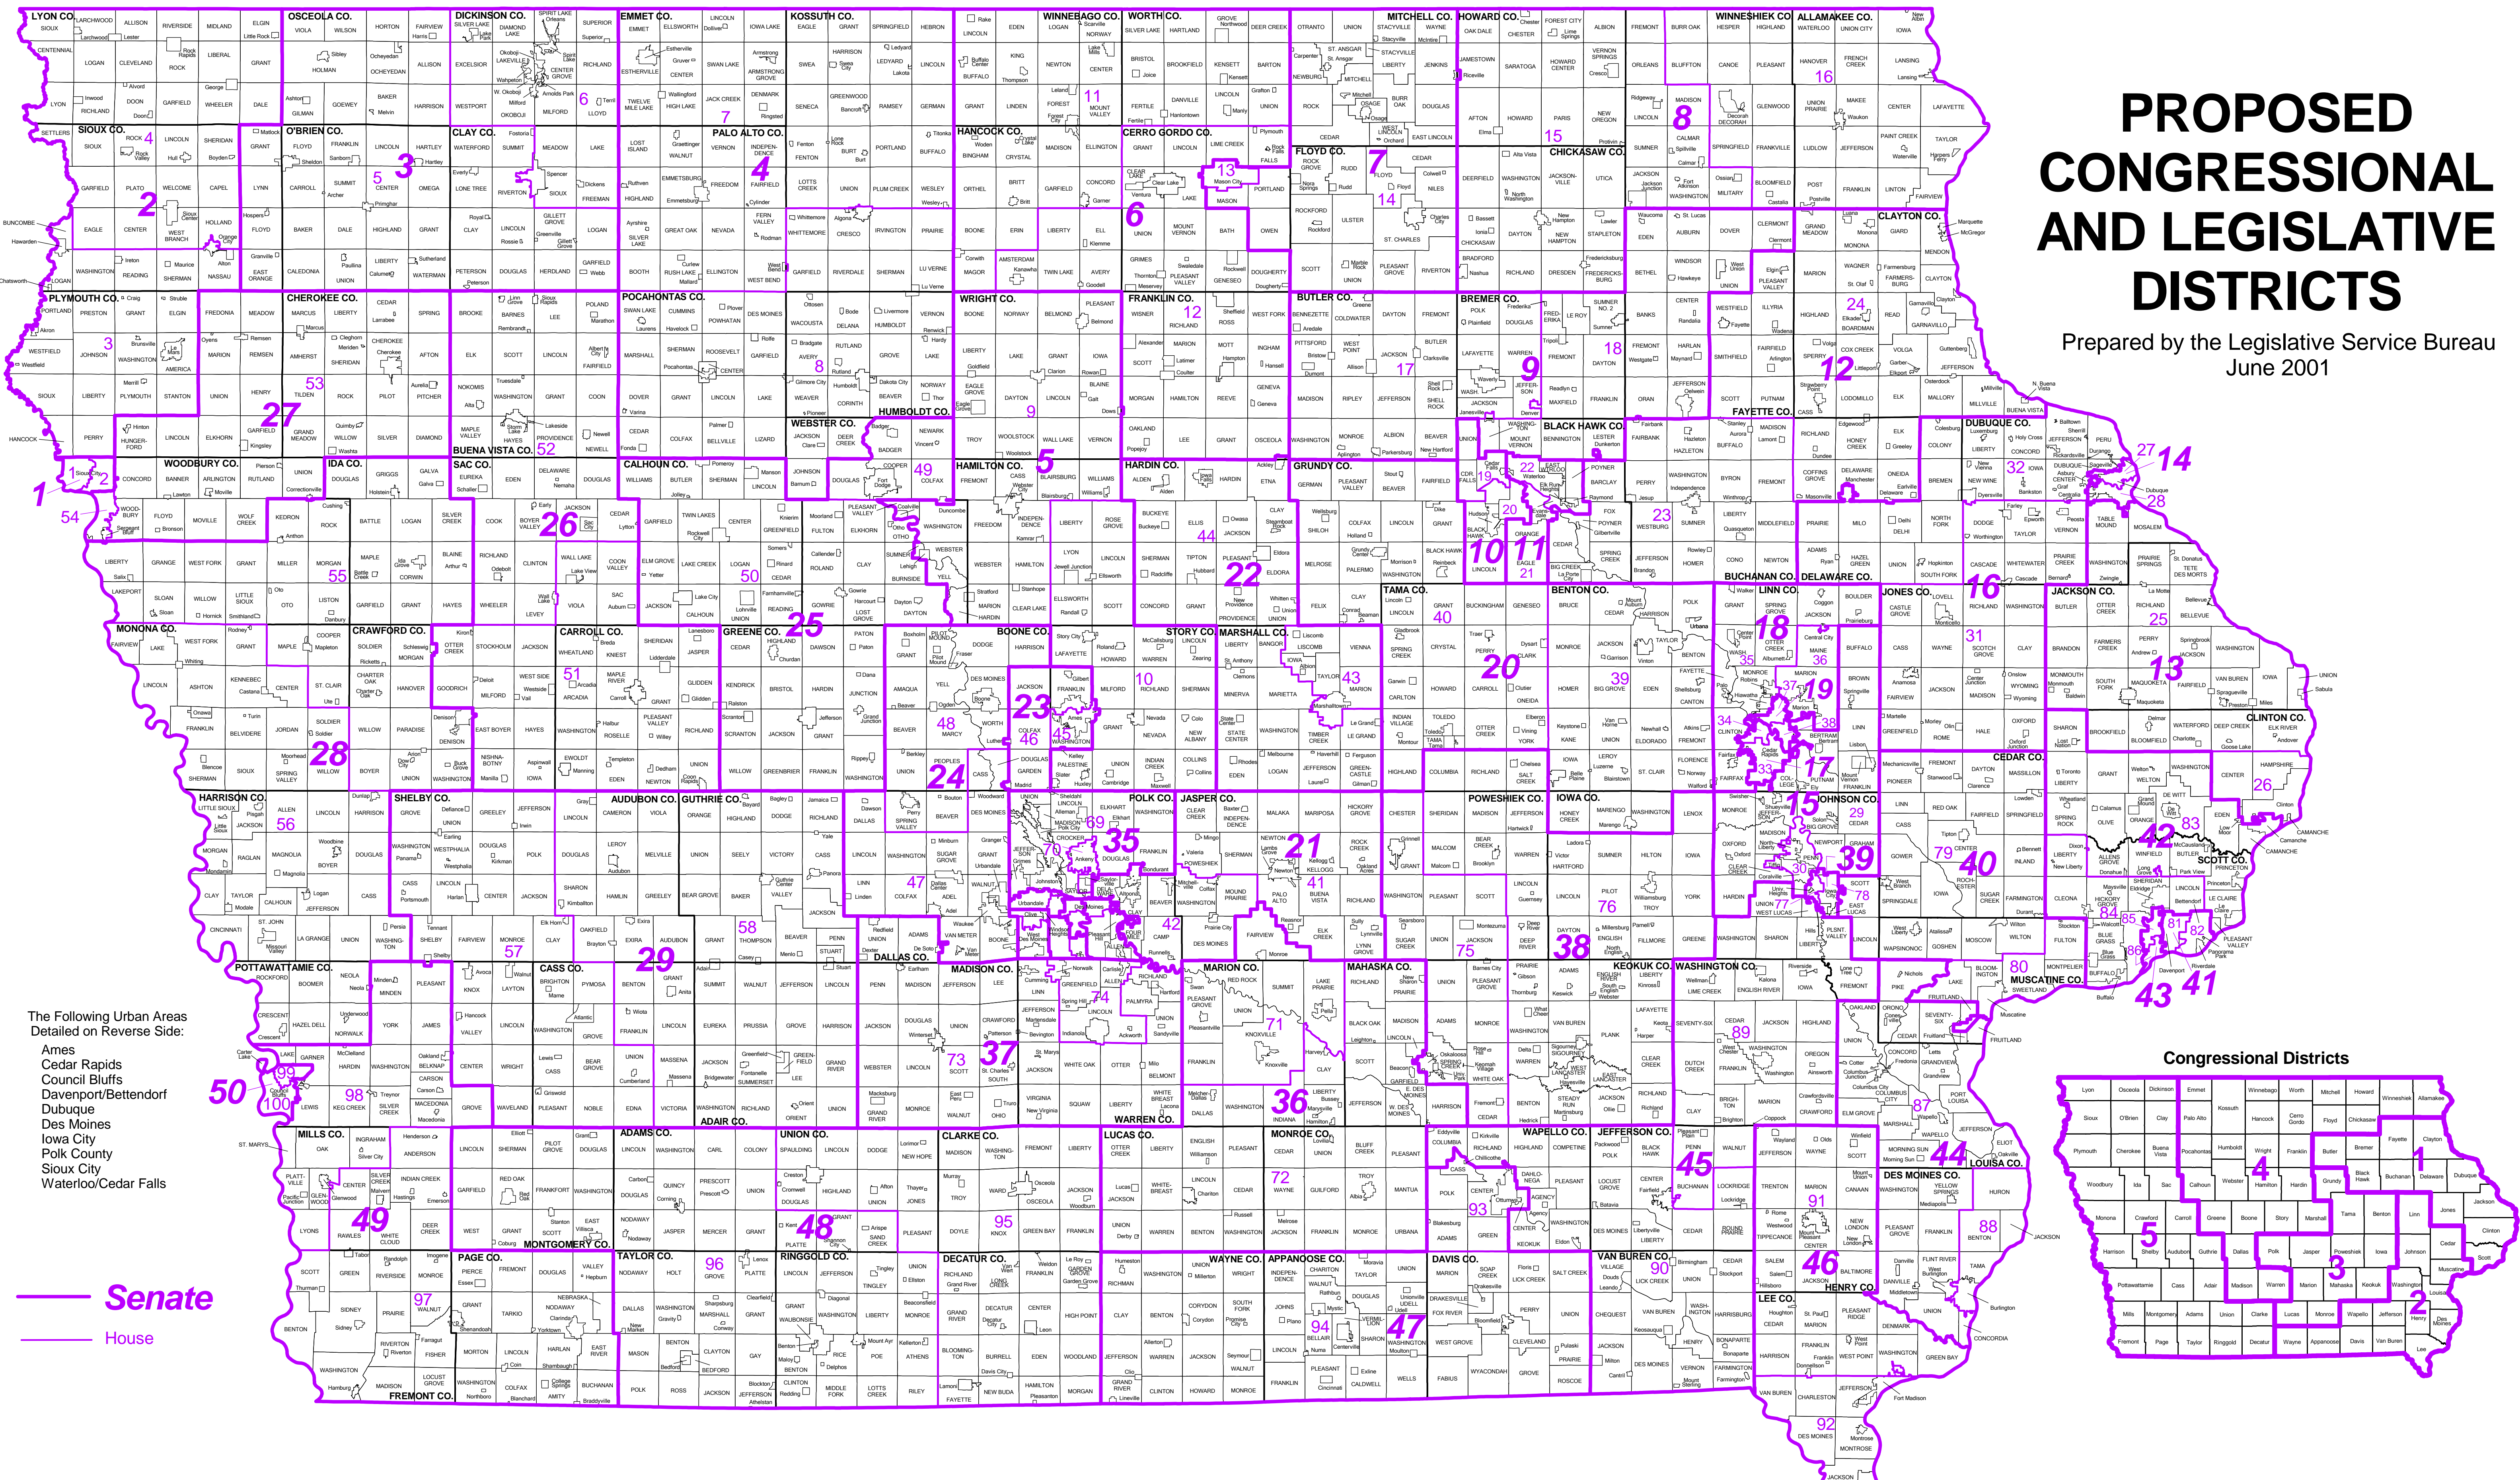

# PROPOSED CONGRESSIONAL AND LEGISLATIVE DISTRICTS

Prepared by the Legislative Service Bureau  
June 2001

The Following Urban Areas  
Detailed on Reverse Side:

- Ames
- Cedar Rapids
- Council Bluffs
- Davenport/Bettendorf
- Dubuque
- Des Moines
- Iowa City
- Polk County
- Sioux City
- Waterloo/Cedar Falls

Senate  
House

Each Senate District  
Contains Two House Districts