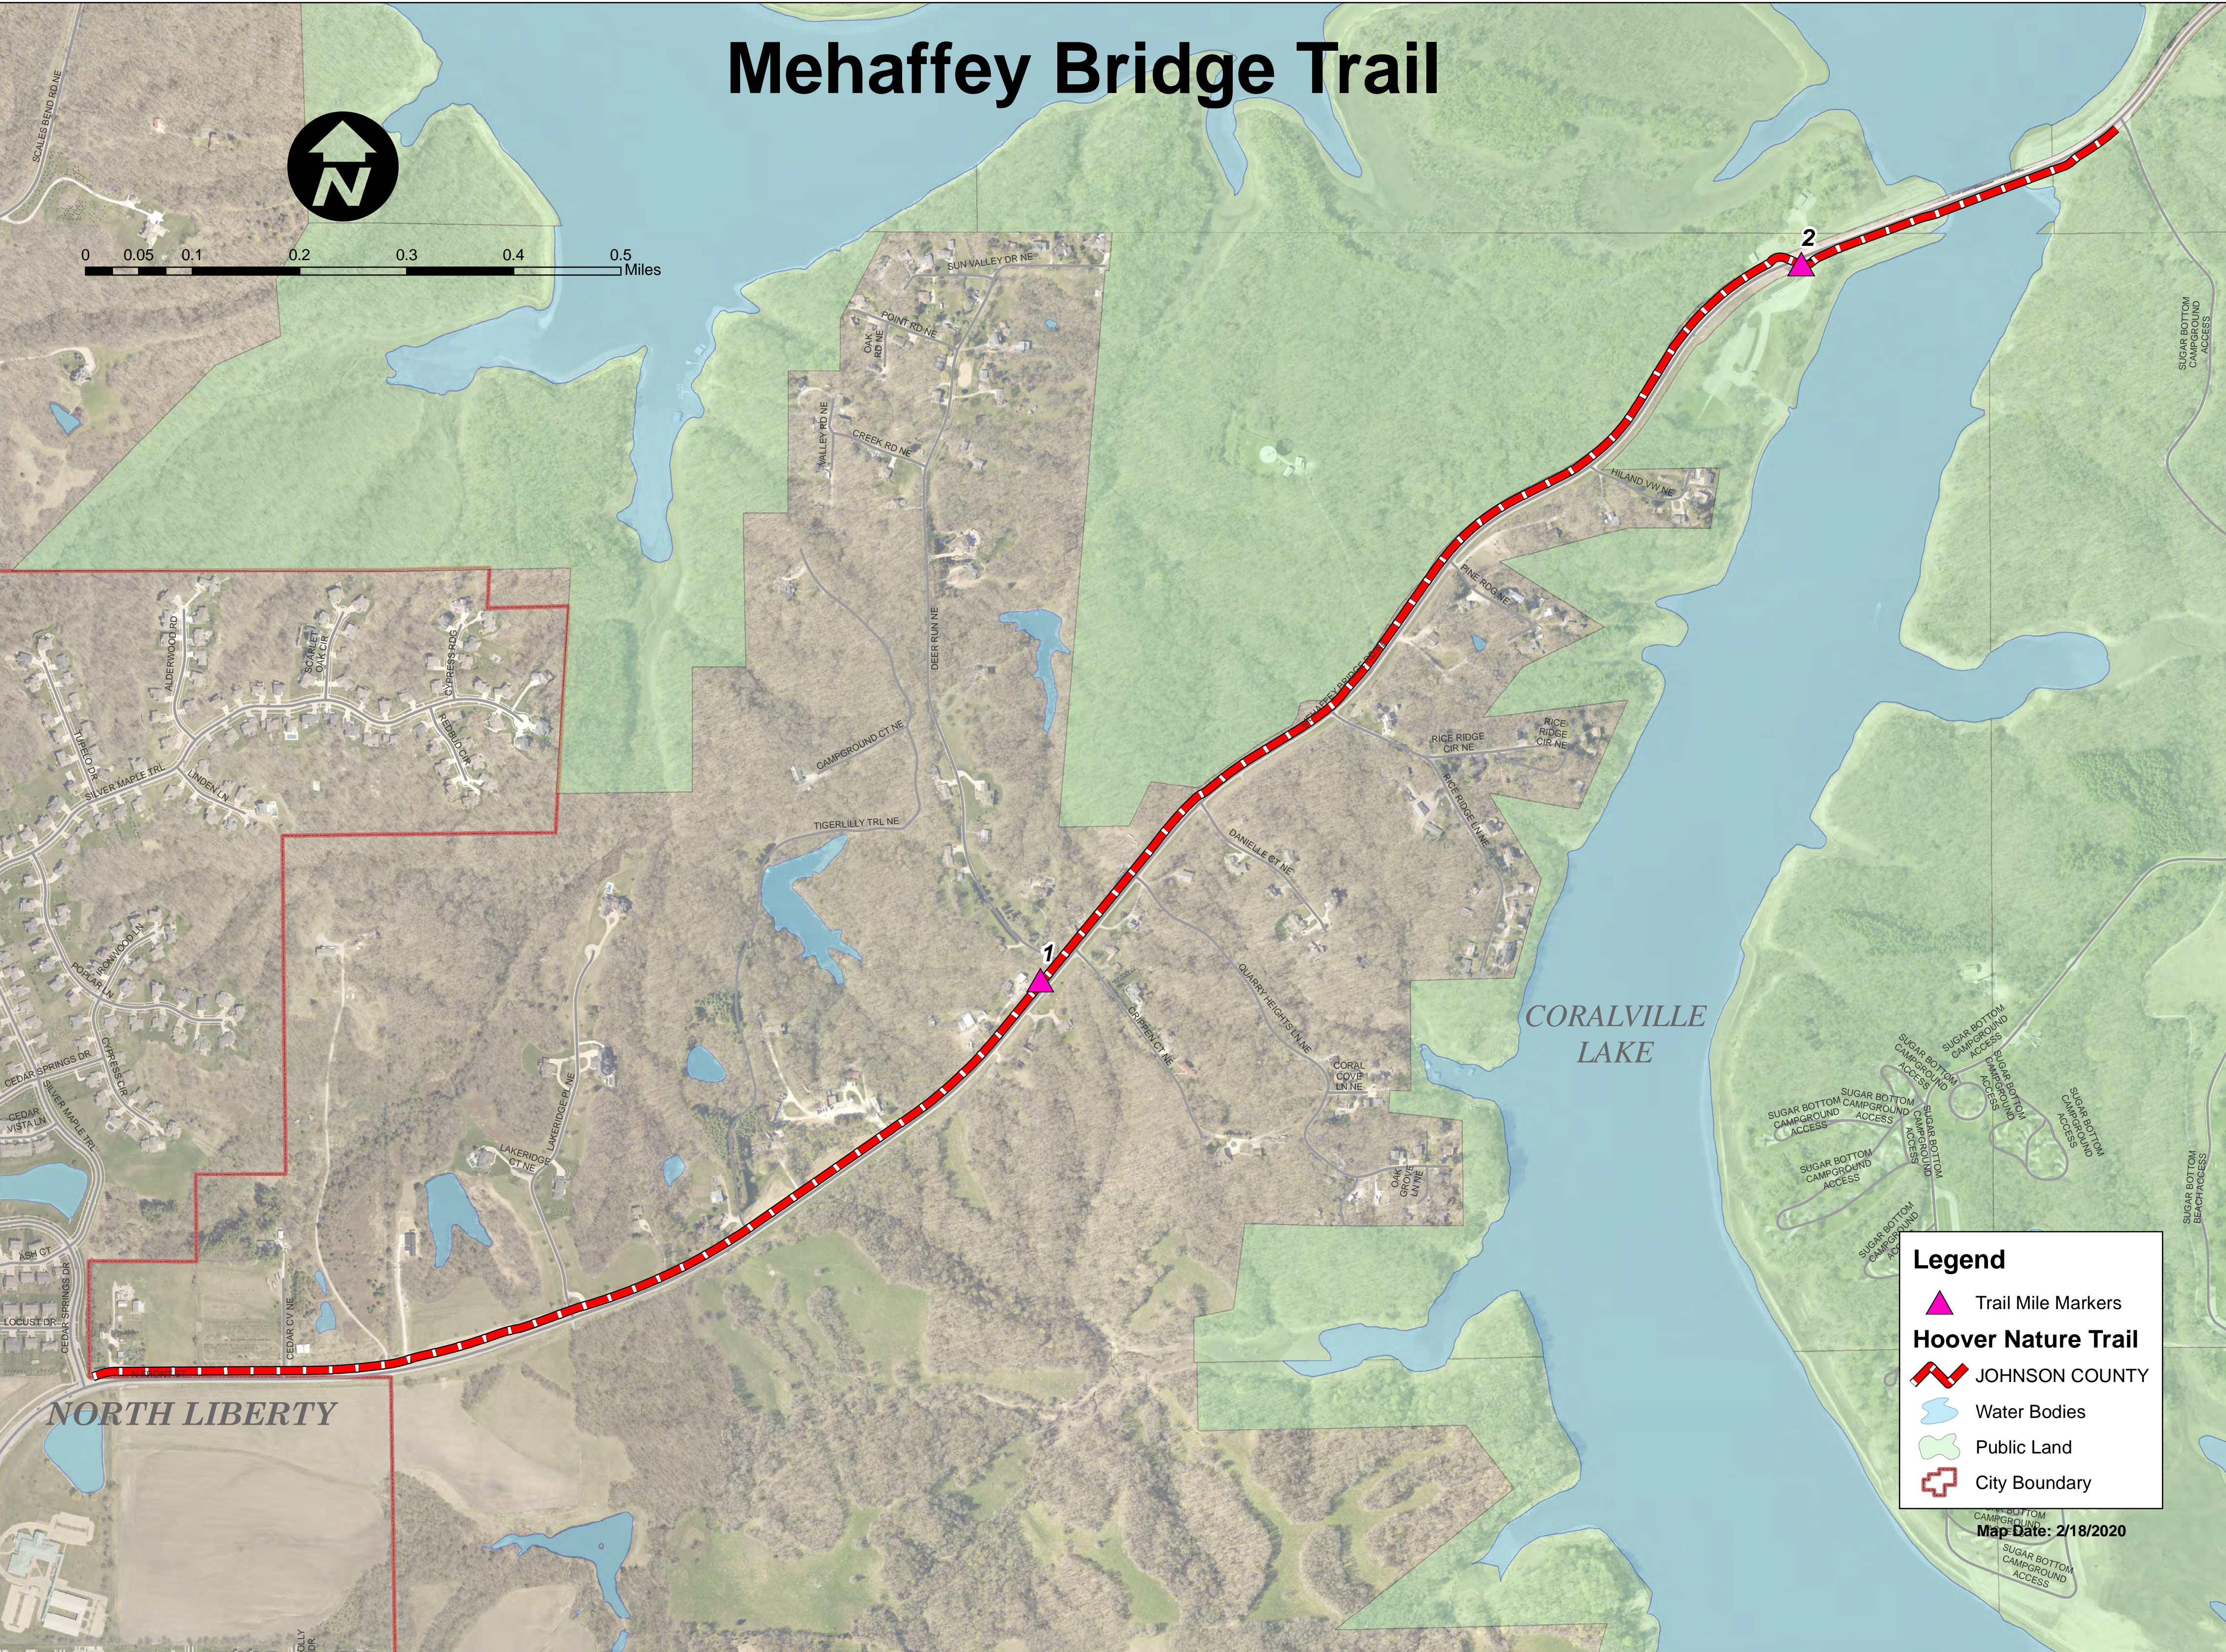

Mehaffey Bridge Trail

Legend

- Trail Mile Markers
- JOHNSON COUNTY
- Water Bodies
- Public Land
- City Boundary

Map Date: 2/18/2020